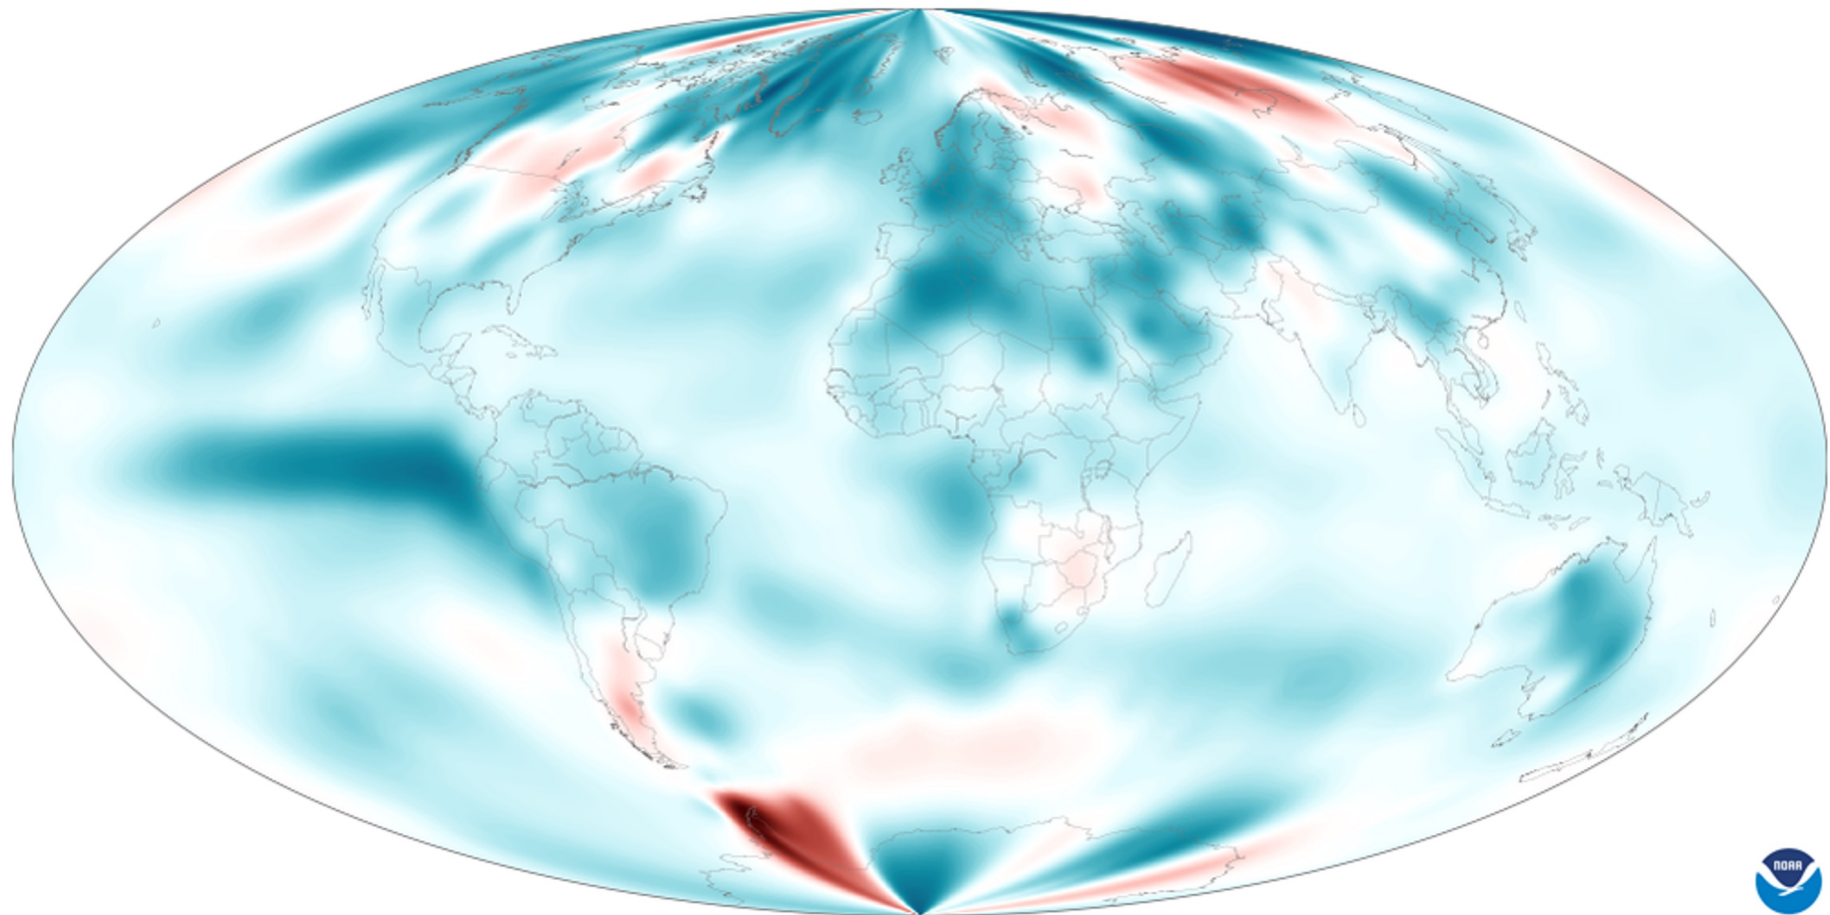

July 1900
Compared to 1991-2020

Climate.gov/NNVL
Data: NCEI

July 1910
Compared to 1991-2020

Climate.gov/NNVL
Data: NCEI

July 1920
Compared to 1991-2020

Climate.gov/NNVL
Data: NCEI

July 1930
Compared to 1991-2020

Climate.gov/NNVL
Data: NCEI

January 1940
Compared to 1991-2020

Climate.gov/NNVL
Data: NCEI

July 1950
Compared to 1991-2020

Climate.gov/NNVL
Data: NCEI

July 1960
Compared to 1991-2020

Climate.gov/NNVL
Data: NCEI

July 1970
Compared to 1991-2020

Climate.gov/NNVL
Data: NCEI

July 1980
Compared to 1991-2020

Climate.gov/NNVL
Data: NCEI

July 1990
Compared to 1991-2020

Climate.gov/NNVL
Data: NCEI

July 2000
Compared to 1991-2020