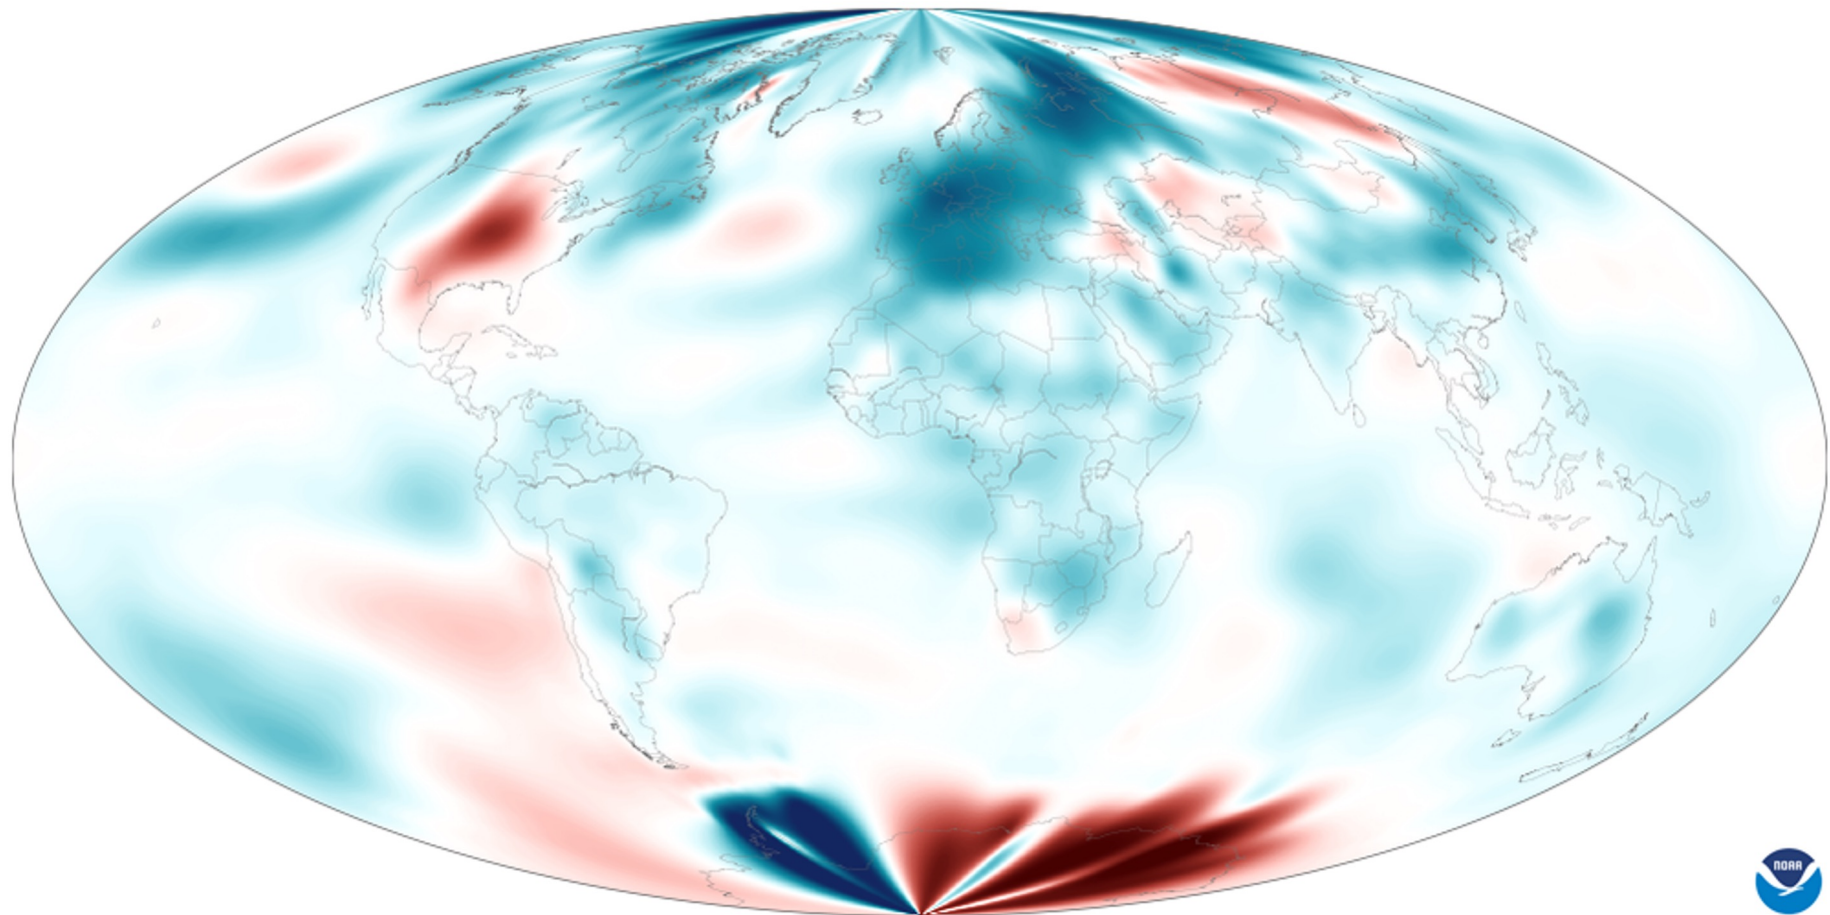

July 1900
Compared to 1991-2020

Climate.gov/NNVL
Data: NCEI

July 1910
Compared to 1991-2020

Climate.gov/NNVL
Data: NCEI

July 1920
Compared to 1991-2020

Climate.gov/NNVL
Data: NCEI

July 1930
Compared to 1991-2020

Climate.gov/NNVL
Data: NCEI

January 1940
Compared to 1991-2020

Climate.gov/NNVL
Data: NCEI

July 1950
Compared to 1991-2020

Climate.gov/NNVL
Data: NCEI

July 1960
Compared to 1991-2020

Climate.gov/NNVL
Data: NCEI

July 1970
Compared to 1991-2020

Climate.gov/NNVL
Data: NCEI

July 1980
Compared to 1991-2020

Climate.gov/NNVL
Data: NCEI

July 1990
Compared to 1991-2020

Climate.gov/NNVL
Data: NCEI

July 2000
Compared to 1991-2020